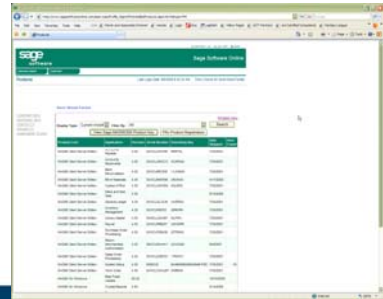

M MARTIN AND ASSOCIATES **2008 PC RETREAT**
Accounting and Management Information Systems

SOSS Welcome Page

- Profile Management
- Support Page

2008 PC RETREAT

Profile Management

2008 PC RETREAT

Profile Management